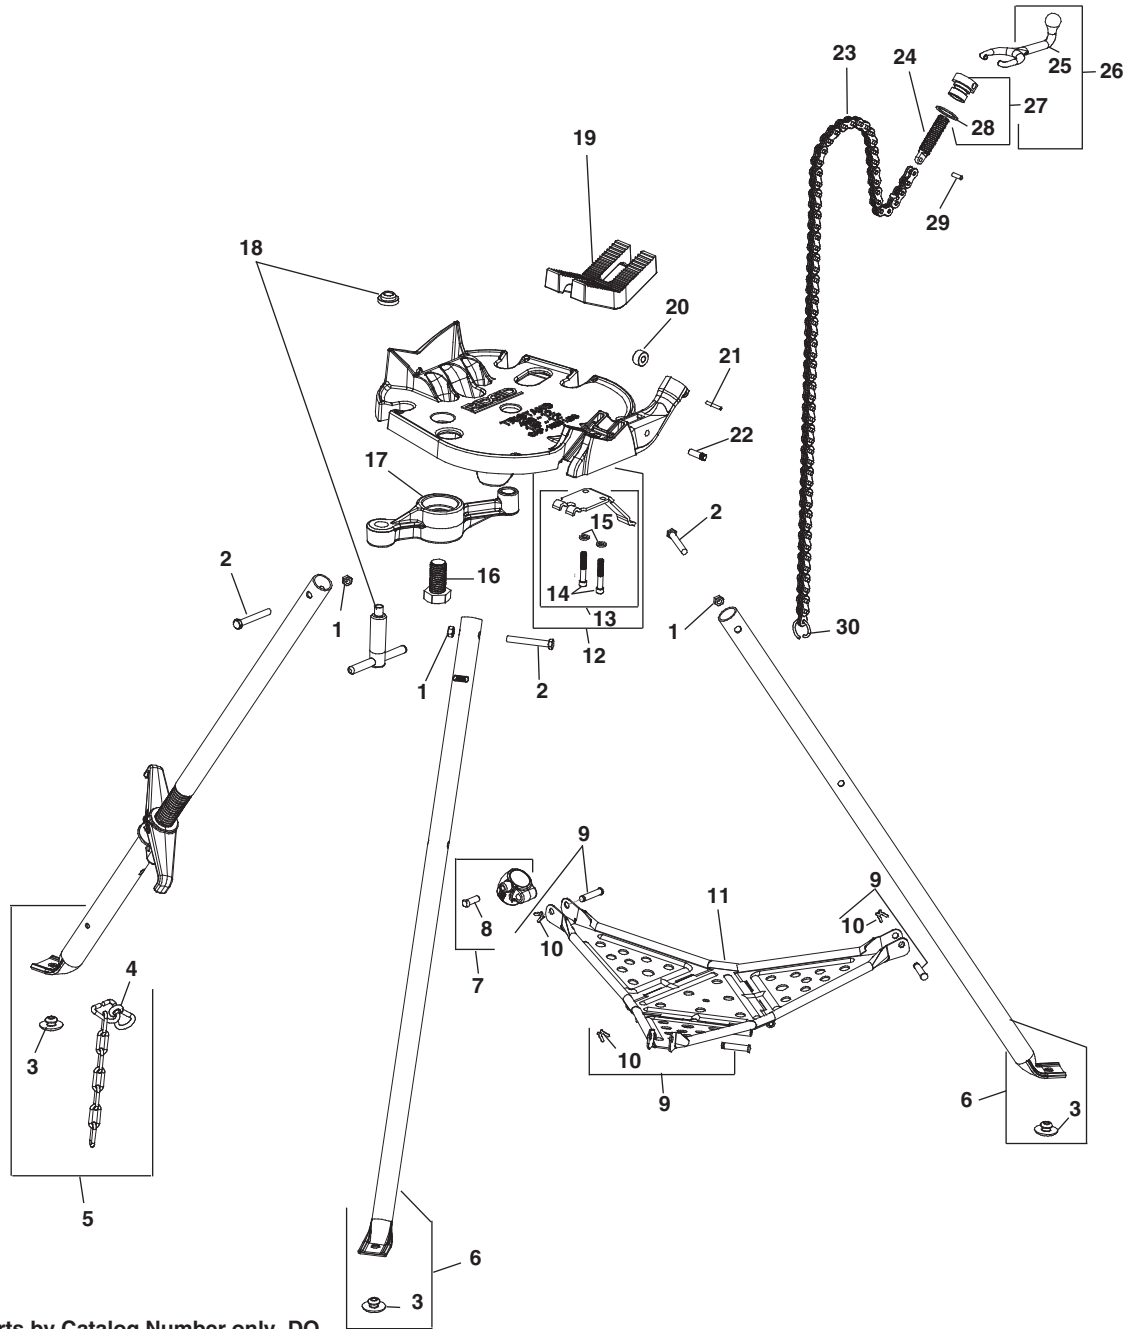

NOTE: Order parts by Catalog Number only. DO NOT order by Reference Number.

Ref. No.	Catalog No.	Description	Ref. No.	Catalog No.	Description
1	44225	Nut $\frac{3}{8}$" - 16 (3)	16	39788	Bolt
2	46675	Hex Bolt $\frac{3}{8}$" -16 x 2$\frac{1}{4}$" (3)	17	39783	Conversion Arm
3	40940	Grommet (3)	18	72102	Jack Screw Assembly
4	39743	Leg Chain Assembly	19	39768	Jaw
5	39778	Rear Leg Assembly	20	40990	Roll
6	41255	Front Leg Assembly (2)	21	31650	Nut Locking Pin
7	41235	Tray Support with Screw	22	41035	Roll Pin
8	41245	Set Screw	23	39763	460-12 Chain Assembly
9	41265	Tray Pin with "X" Washer (3)	24	41065	Chain Screw
10	41270	"X" Washer (3)	25	41015	Handle
11	41240	Tool Tray	26	41050	Handle Assembly
12	39773	Base with Wear Plate and Screws	27	41060	Swivel Nut w/ Friction Ring
13	39748	Wear Plate 460-12	28	41025	Friction Ring
14	95397	Screw, $\frac{5}{16}$" -18 x 2"	29	41040	Chain Screw Pin
15	60080	Washer, $\frac{5}{16}$"	30	32555	Chain Ring