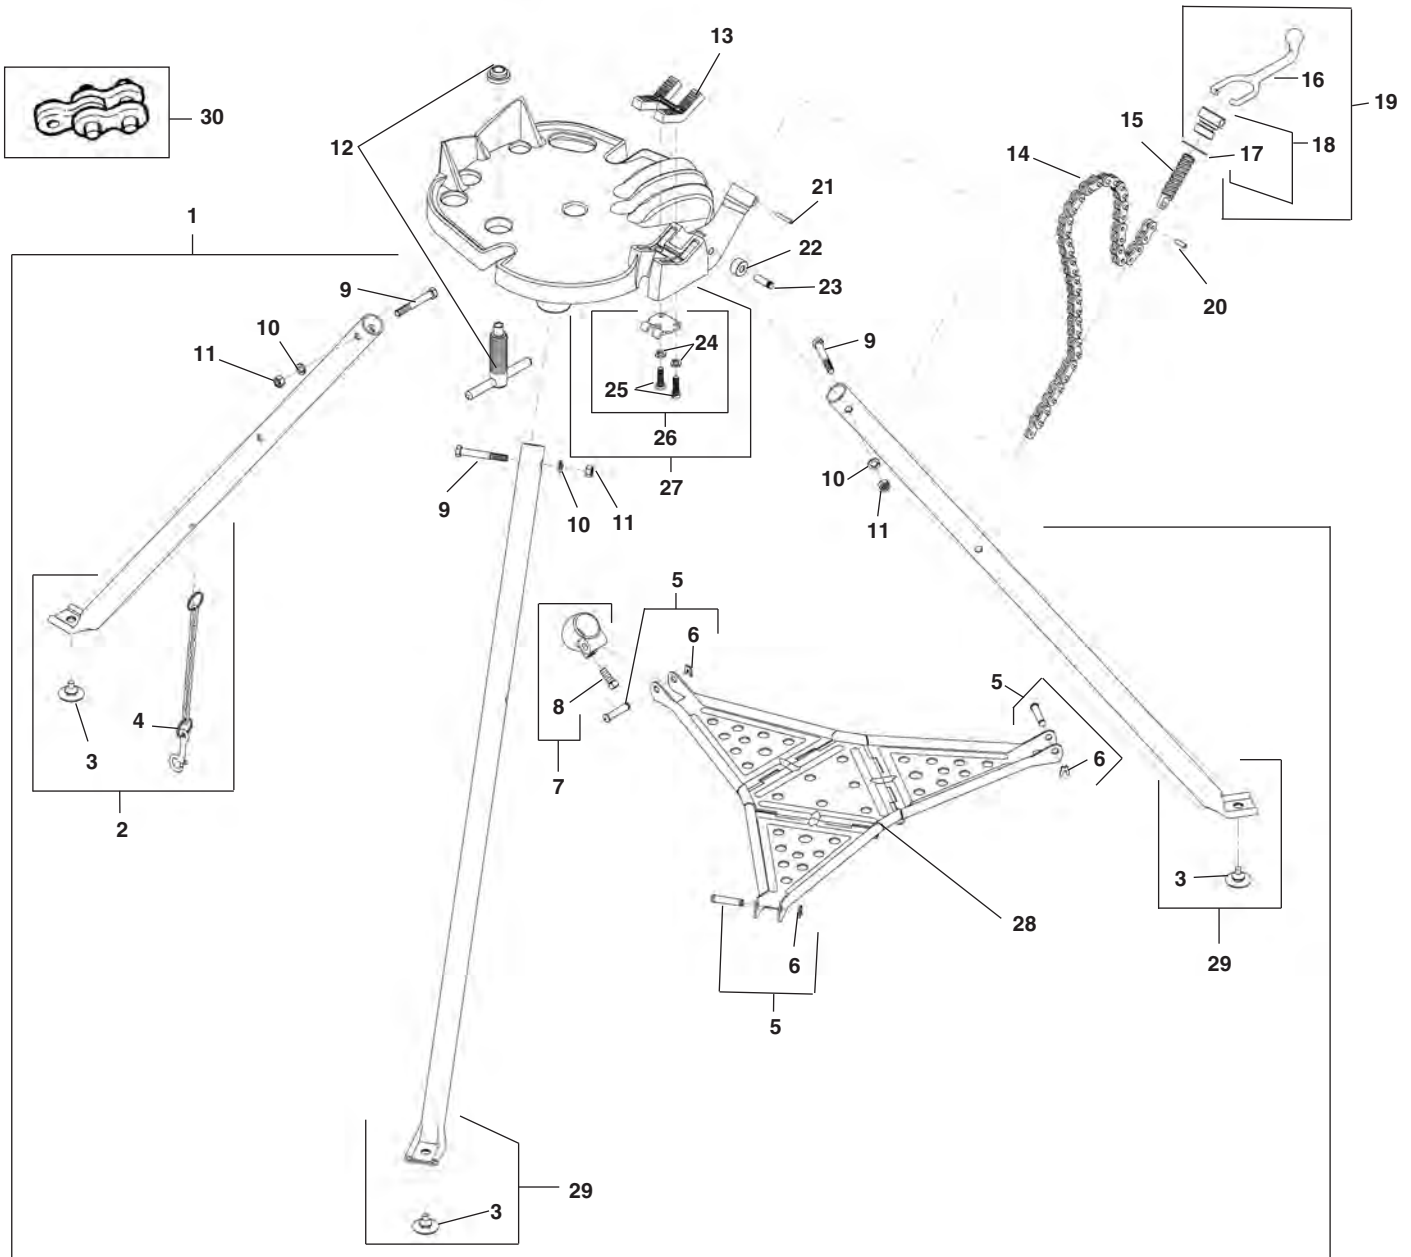

Capacity: 1/8", through 6"

**NOTE: Order parts by Catalog Number only.
DO NOT order by Reference Number.**

Ref. No.	Catalog No.	Description	Ref. No.	Catalog No.	Description	Ref. No.	Catalog No.	Description
—	72037	460 TRISTAND®	11	44225	Nut 3/8" - 16 (3)	21	31650	Nut Locking Pin
—	72042	460E TRISTAND® Export	12	72102	Jack Screw Assembly	22	40990	Roll
1	40915	Leg & Tray Assembly	13	41020	Jaw	23	41035	Roll Pin
2	41250	Rear Leg Assembly	14	41280	Jaw for Plastic Pipe	24	60080	Washer, 5/16"
3	40940	Grommet (3)	15	40222	Jaw for Plastic Coated Pipe	25	95397	Screw, 5/16" - 18 x 2"
4	40945	Leg Chain	16	72092	Chain Assembly	26	93537	Wear Plate
5	41265	Tray Pin with "X" Washer (3)	17	41065	Chain Screw	27	72097	Base with Wear Plate and Screws
6	41270	"X" Washer (3)	18	41015	Handle	28	41240	Tool Tray
7	41235	Tray Support with Screw	19	41025	Friction Ring	29	41255	Front Leg Assembly (2)
8	41245	Set Screw	20	41060	Swivel Nut w/Friction Ring	30	68625	Chain Extension Link
9	46675	Hex Bolt 3/8" - 16 x 2 3/4" (3)		19	41050	Handle Assembly		
10	40930	Lock Washer 3/8" (3)		20	41040	Chain Screw Pin