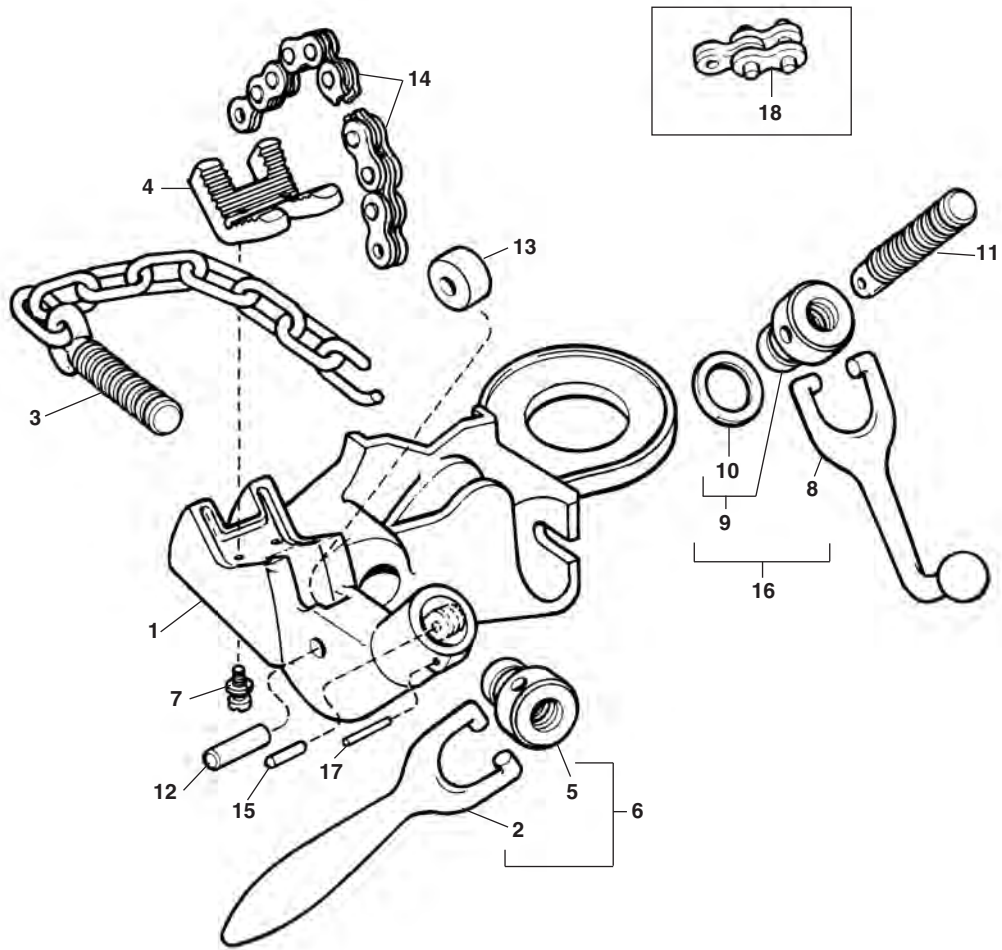

Capacity: 1/8", through 5"

**NOTE: Order parts by Catalog Number only.
DO NOT order by Reference Number.**

Ref. No.	Catalog No.	Description	Ref. No.	Catalog No.	Description
—	40170	640 Post Chain Vise	9	41060	Swivel Nut with Friction Ring
1	41160	Base	10	41025	Friction Ring
2	32190	Handle	11	41065	Chain Screw
3	40825	Coin Chain & Eye Bolt Assembly	12	41035	Roll Pin
4	41020	Jaw	13	40990	Roll
	41280	Jaw for Plastic Pipe	14	72092	Chain Assembly
	40222	Jaw for Coated Pipe	15	41040	Chain Screw Pin
5	40830	Swivel Nut	16	41050	Handle Assembly
6	40820	Handle Assembly	17	31650	Nut Locking Pin
7	41090	Jaw Screw with Washer (2)	18	68625	Link
8	41015	Handle