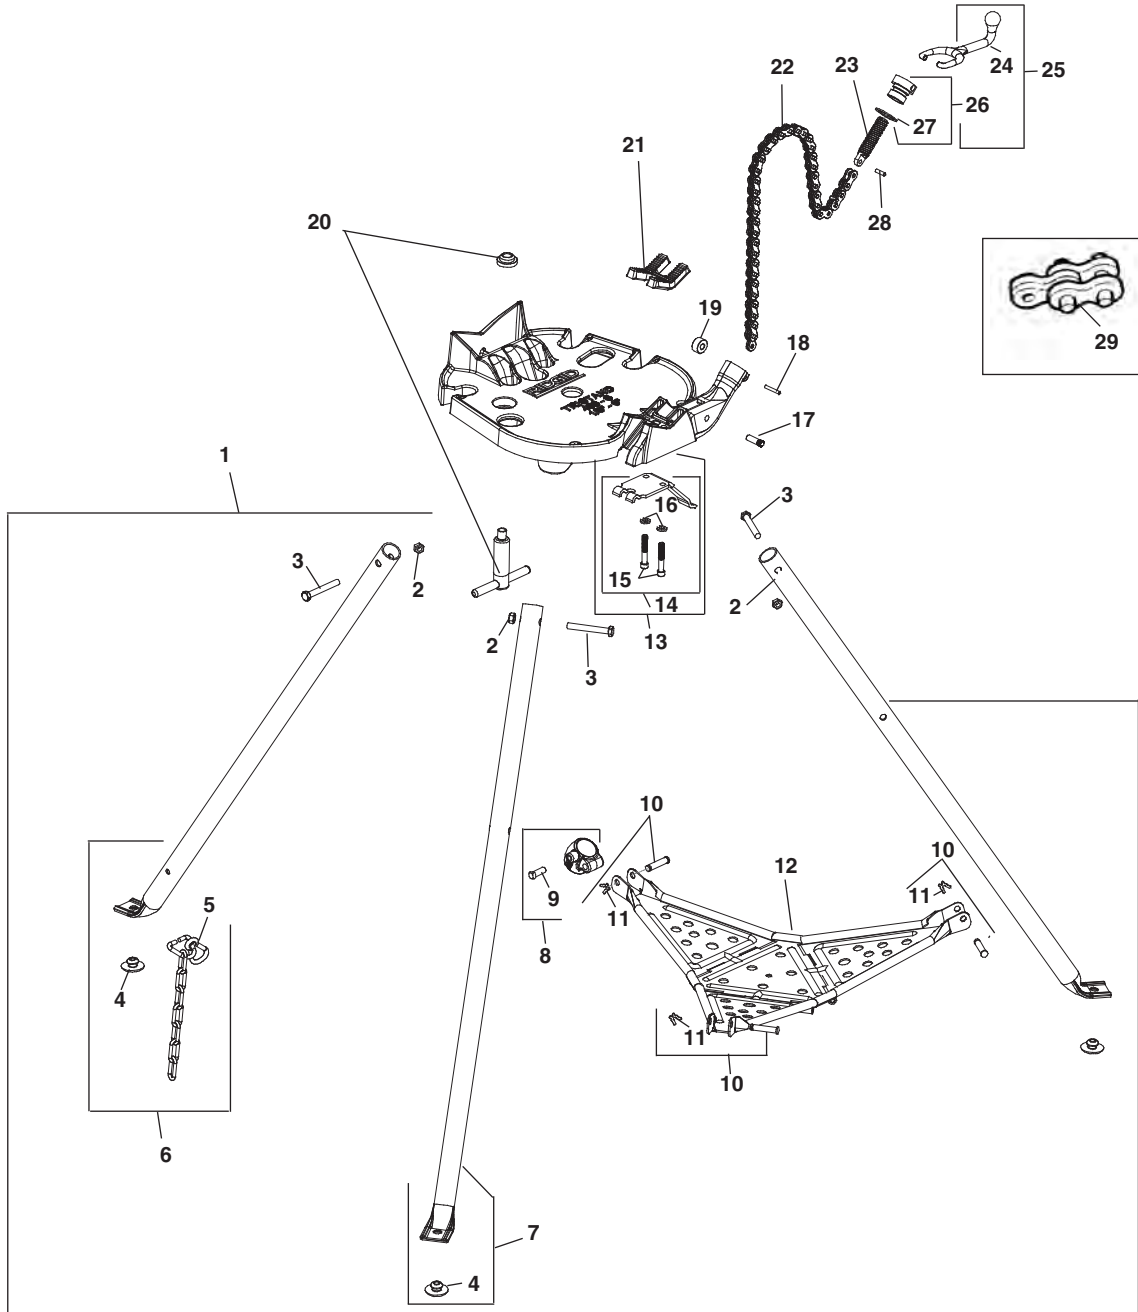

NOTE: Order parts by Catalog Number only. DO NOT order by Reference Number.

Ref. No.	Catalog No.	Description	Ref. No.	Catalog No.	Description
1	40915	Leg & Tray Assembly	17	41035	Roll Pin
2	44225	Nut 3/8" - 16 (3)	18	31650	Nut Locking Pin
3	46675	Hex Bolt 3/8" -16 x 2 3/4" (3)	19	40990	Roll
4	40940	Grommet (3)	20	72102	Jack Screw Assembly
5	39743	Leg Chain Assembly	21	41020	Jaw
6	39733	Rear Leg Assembly		41280	Jaw f/Plastic Pipe
7	41255	Front Leg Assembly (2)		40222	Jaw f/Plastic Coated Pipe
8	41235	Tray Support with Screw	22	72092	Chain Assembly
9	41245	Set Screw	23	41065	Chain Screw
10	41265	Tray Pin with "X" Washer (3)	24	41015	Handle
11	41270	"X" Washer (3)	25	41050	Handle Assembly
12	41240	Tool Tray	26	41060	Swivel Nut w/Friction Ring
13	39728	Base with Wear Plate and Screws	27	41025	Friction Ring
14	39748	Wear Plate	28	41040	Chain Screw Pin
15	95397	Screw, 5/16" -18 x 2"	29	68625	Chain Extension Link
16	60080	Washer, 5/16"