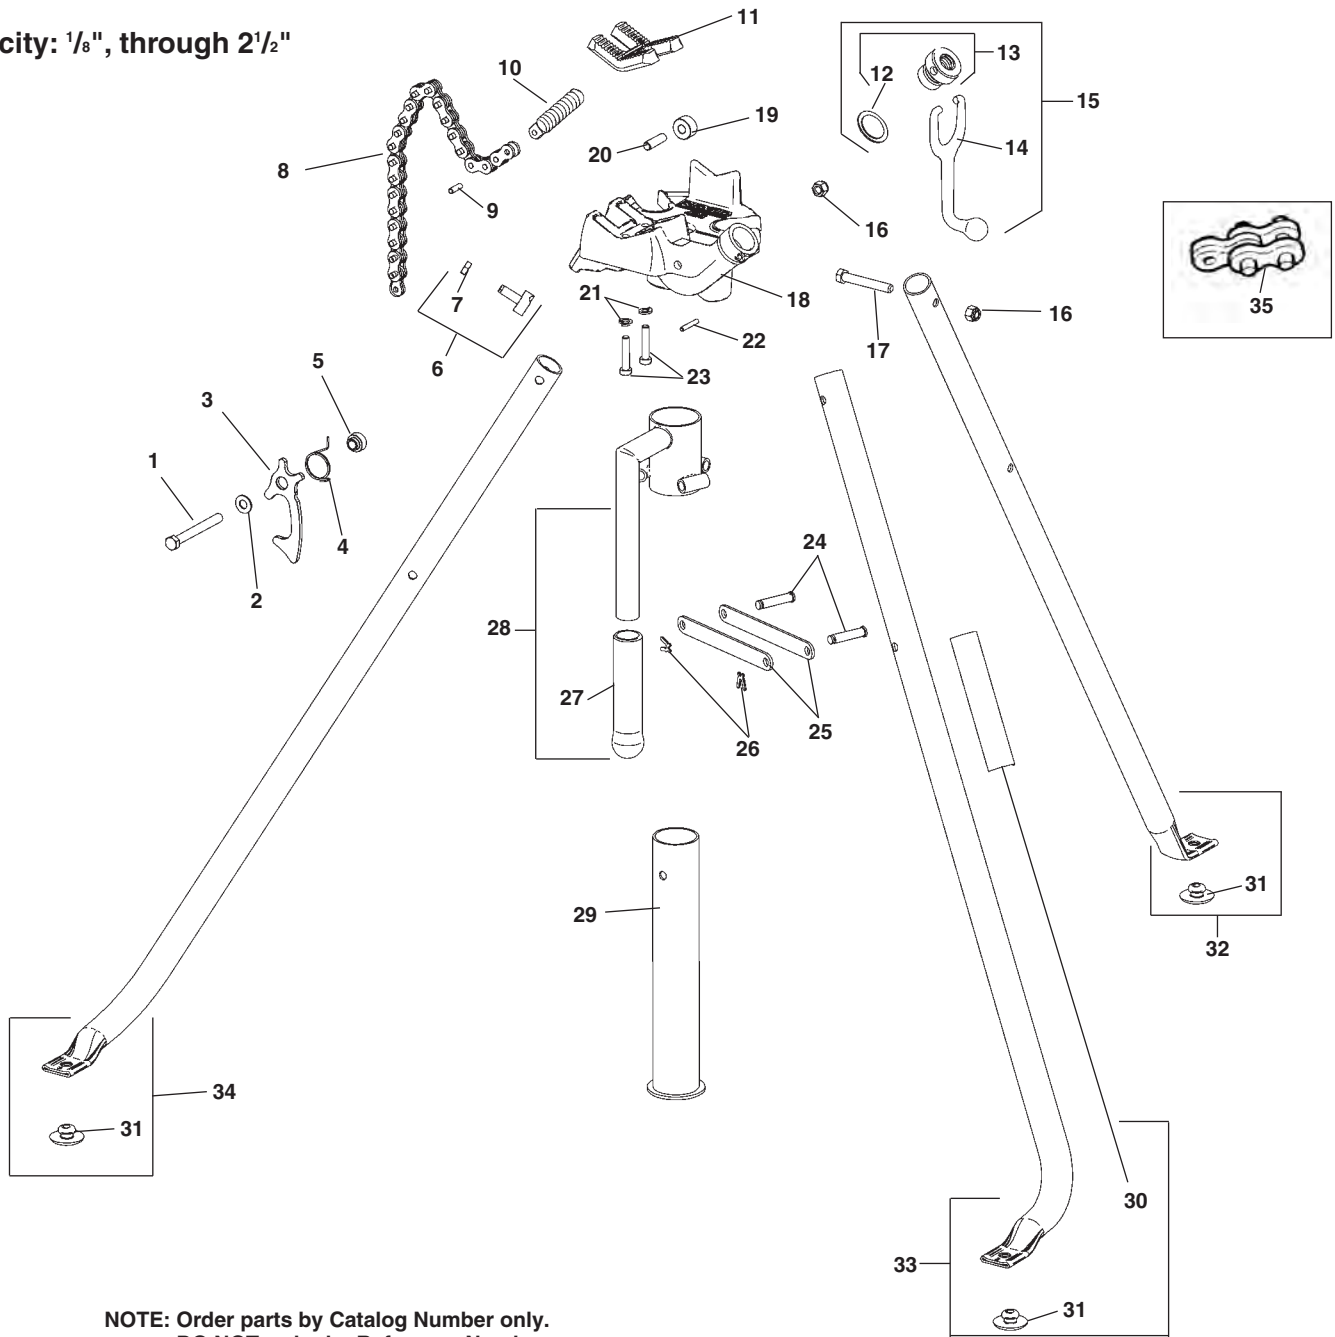

Capacity: 1/8", through 2 1/2"

**NOTE: Order parts by Catalog Number only.
DO NOT order by Reference Number.**

Ref. No.	Catalog No.	Description	Ref. No.	Catalog No.	Description
—	16703	425 TRISTAND®	17	58052	Hex Bolt, 3/8" - 16 x 2 1/2" (3)
1	19063	Hex Bolt, 3/8" - 16 x 3 1/2"	18	19053	Base
2	59970	Flat Washer, 3/8"	19	40990	Roll
3	19118	Latch	20	41035	Roll Pin
4	19113	Torsion Spring	21	40770	Lock Washer, 3/8" (2)
5	19108	Latch Bushing	22	76735	Spring Pin
6	19103	Adjuster Shoe Assembly	23	32457	Screw w/Washer (2)
7	83545	Jam Nut, 3/8" - 16"	24	89720	Pivot Pin (6)
8	41005	Chain Assembly	25	19088	Link (6)
9	41040	Chain Screw Pin	26	41270	X-Washer (6)
10	41065	Chain Screw	27	18228	Hand Grip
11	41020	Jaw	28	19093	Center Ring w/Handle
	41280	Jaw for Plastic Pipe	29	19098	Center Tube
	40222	Jaw for Coated Pipe	30	19533	RIDGID Label
12	41025	Friction Ring	31	40940	Grommet (3)
13	41060	Swivel Nut w/Friction Ring	32	19068	Rear Leg Assembly
14	41015	Handle	33	19078	Right Leg Assembly
15	41050	Handle Assembly	34	19073	Left leg Assembly
16	79985	Lock Nut, 3/8" - 16 (4)	35	68625	Link